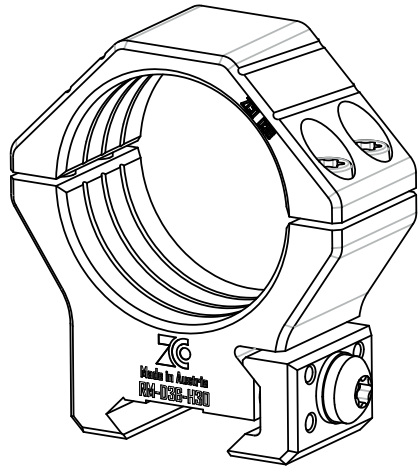

# ZCO Ring Mount

## DATA SHEET

RM-D36-H30

RM-D36-H34

Dimension [mm]	A	B	C	D	E	Weight per Ring
RM-D36-H30	36	30	54	58	22	84g (2.96 oz)
RM-D36-H34	36	34	54	62	22	93g (3.28 oz)

Order No.	Scope Rings
400-0691-RM-D36-H30	Height 30mm
400-0692-RM-D36-H34	Height 34mm

Technical Details	
Rifle Interface:	Picatinny Rail
Material:	EN AW-7075

[www.zcompotic.com](http://www.zcompotic.com)

2024-07 © Zero Compromise Optic GmbH | All rights reserved. No guarantee for correctness and accuracy of the information contained.