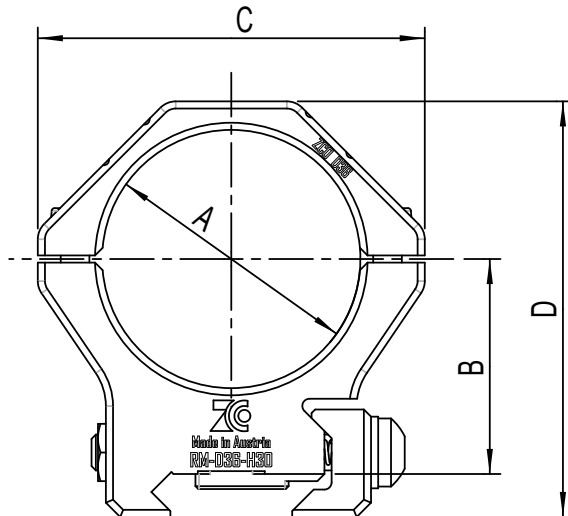

# ZCO Ring Mount

## DATA SHEET

RM-D36-H30

RM-D36-H34

Dimension [mm]	A	B	C	D	E	Weight per Ring
RM-D36-H30	36	30	54	58	22	84g (2.96 oz)
RM-D36-H34	36	34	54	62	22	93g (3.28 oz)

Order No.	Scope Rings
400-0691-RM-D36-H30	Height 30mm
400-0692-RM-D36-H34	Height 34mm

Technical Details	
Rifle Interface:	Picatinny Rail
Material:	EN AW-7075

[www.zcompotic.com](http://www.zcompotic.com)

2024-07 © Zero Compromise Optic GmbH | All rights reserved. No guarantee for correctness and accuracy of the information contained.