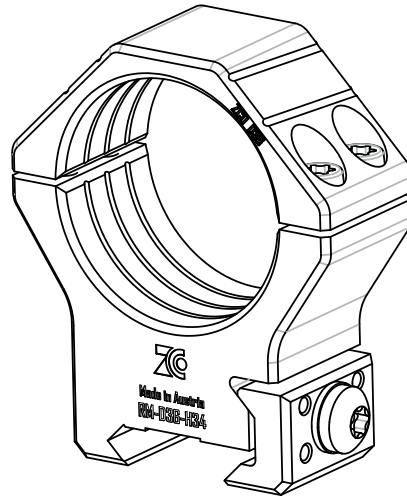

# ZCO Ring Mount

## DATA SHEET

RM-D36-H30

RM-D36-H34

Dimension [mm]	A	B	C	D	E	Weight per Ring
RM-D36-H30	36	30	54	58	22	84g (2.96 oz)
RM-D36-H34	36	34	54	62	22	93g (3.28 oz)

Order No.	Scope Rings
400-0691-RM-D36-H30	Height 30mm
400-0692-RM-D36-H34	Height 34mm

Technical Details	
Rifle Interface:	Picatinny Rail
Material:	EN AW-7075

[www.zcompotic.com](http://www.zcompotic.com)

2024-07 © Zero Compromise Optic GmbH | All rights reserved. No guarantee for correctness and accuracy of the information contained.