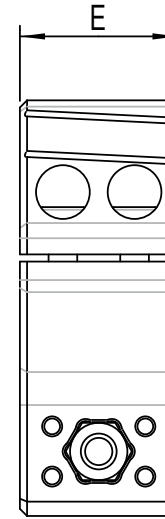

## DATA SHEET

RM-D36-H30

RM-D36-H34

Dimension [mm]	A	B	C	D	E	Weight per Ring
RM-D36-H30	36	30	54	58	22	84g (2.96 oz)
RM-D36-H34	36	34	54	62	22	93g (3.28 oz)

Order No.	Scope Rings
400-0691-RM-D36-H30	Height 30mm
400-0692-RM-D36-H34	Height 34mm

Technical Details	
Rifle Interface:	Picatinny Rail
Material:	EN AW-7075

[www.zcompotic.com](http://www.zcompotic.com)

2024-07 © Zero Compromise Optic GmbH | All rights reserved. No guarantee for correctness and accuracy of the information contained.