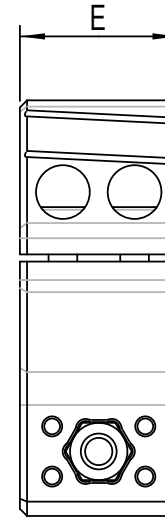

# ZCO Ring Montage

## DATENBLATT

RM-D36-H30

RM-D36-H34

Abmaß	A	B	C	D	E	Gewicht pro Ring
RM-D36-H30	36	30	54	58	22	84g
RM-D36-H34	36	34	54	62	22	93g

Bestellnummer	Ringmontage
400-0691-RM-D36-H30	Höhe 30mm
400-0692-RM-D36-H34	Höhe 34mm

Technische Details	
Befestigungsart:	Picatinny Schiene
Material:	EN AW-7075

[www.zcompoptic.com](http://www.zcompoptic.com)

2024-07 © Zero Compromise Optic GmbH | All rights reserved. No guarantee for correctness and accuracy of the information contained.