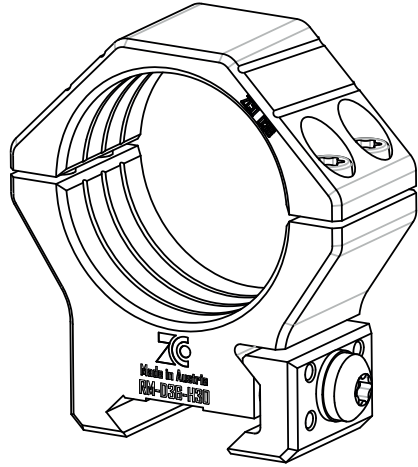

# ZCO Ring Montage

## DATENBLATT

RM-D36-H30

RM-D36-H34

Abmaß	A	B	C	D	E	Gewicht pro Ring
RM-D36-H30	36	30	54	58	22	84g
RM-D36-H34	36	34	54	62	22	93g

Bestellnummer	Ringmontage
400-0691-RM-D36-H30	Höhe 30mm
400-0692-RM-D36-H34	Höhe 34mm

Technische Details	
Befestigungsart:	Picatinny Schiene
Material:	EN AW-7075

[www.zcompoptic.com](http://www.zcompoptic.com)

2024-07 © Zero Compromise Optic GmbH | All rights reserved. No guarantee for correctness and accuracy of the information contained.