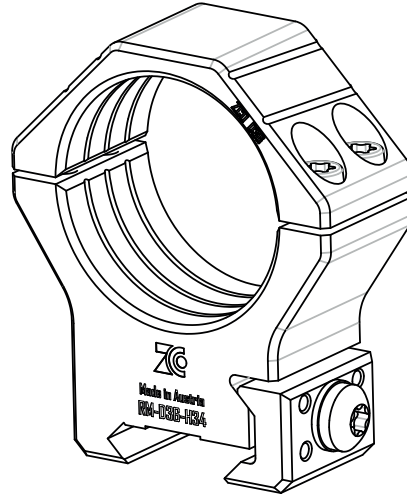

# ZCO Ring Montage

## DATENBLATT

RM-D36-H30

RM-D36-H34

Abmaß	A	B	C	D	E	Gewicht pro Ring
RM-D36-H30	36	30	54	58	22	84g
RM-D36-H34	36	34	54	62	22	93g

Bestellnummer	Ringmontage
400-0691-RM-D36-H30	Höhe 30mm
400-0692-RM-D36-H34	Höhe 34mm

Technische Details	
Befestigungsart:	Picatinny Schiene
Material:	EN AW-7075

[www.zcompoptic.com](http://www.zcompoptic.com)

2024-07 © Zero Compromise Optic GmbH | All rights reserved. No guarantee for correctness and accuracy of the information contained.