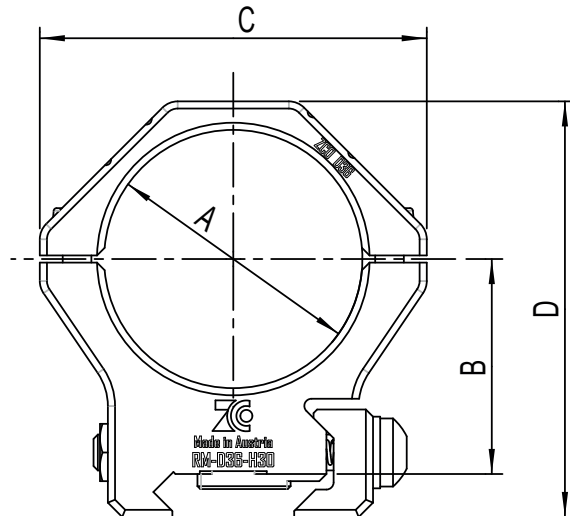

# ZCO Ring Montage

## DATENBLATT

RM-D36-H30

RM-D36-H34

Abmaß	A	B	C	D	E	Gewicht pro Ring
RM-D36-H30	36	30	54	58	22	84g
RM-D36-H34	36	34	54	62	22	93g

Bestellnummer	Ringmontage
400-0691-RM-D36-H30	Höhe 30mm
400-0692-RM-D36-H34	Höhe 34mm

Technische Details	
Befestigungsart:	Picatinny Schiene
Material:	EN AW-7075

[www.zcompoptic.com](http://www.zcompoptic.com)

2024-07 © Zero Compromise Optic GmbH | All rights reserved. No guarantee for correctness and accuracy of the information contained.