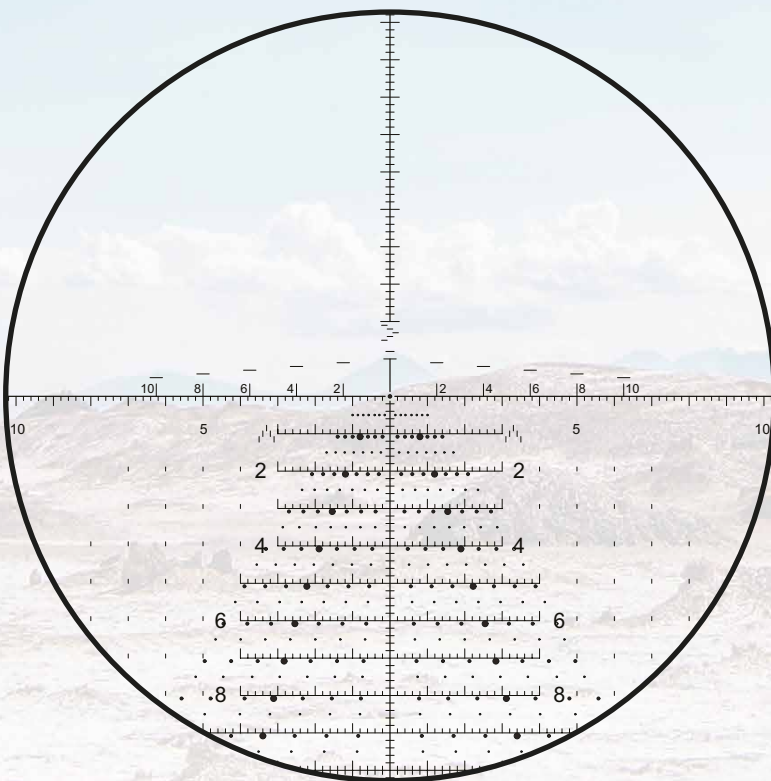

# TREMOR 3 “USSOCOM CHOSEN RETICLE”

The TREMOR3™ reticle is designed to maximize the speed and accuracy of marksmen. Its unique use of patented features gives users the capability to quickly estimate the range to targets while also giving the user wind speed and drop correction information for fast and accurate Second Shot Corrections. The reticle is used by US SOCOM\*, USMC Scout Snipers\*, US Navy SEALs\*, and by multiple Precision Rifle Series (PRS) Champions, it's ideal for those looking for the maximum capabilities in a reticle.

**Time of Flight Wind Dots:** Patented Time of Flights Wind Dots provide accurate wind holds in wind speed values (mph, kph, m/s, etc.) to allow for quick and easy holds without a ballistic solver or counting numerous subtensions. These can be calibrated for any ballistics and density altitude providing a universal solution.

**Highly-Refined Mil Markers:** Refined “Chevron” mil markers throughout the reticle subtend to 0.1 milliradians to provide precise target range estimation. Vertical Chevrons are ideal for milling target height and the horizontal Chevrons for milling target width.

**Moving Target Holds:** Moving Target Holds—the numbered vertical hash marks on both sides of the main horizontal crosshair—indicate leads for targets moving at speeds up to 10 mph. They work for many common calibers from approximately 200-500 yards. Additionally they are used with the Accuracy 1st Speed Shooting formula.