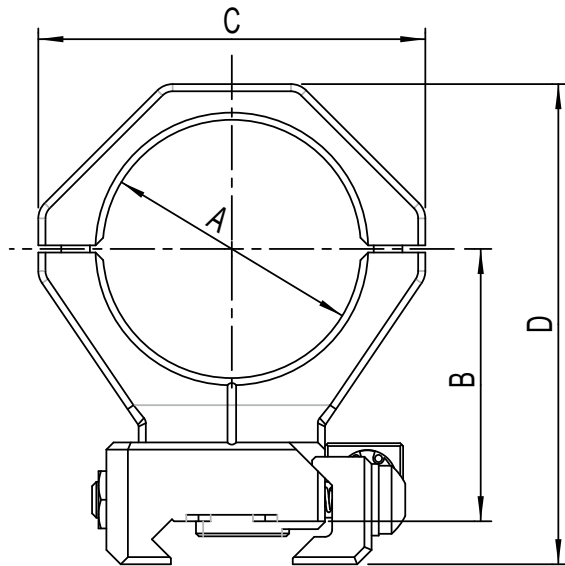

supporting your precision

ZCO Cantilever-Mount

DATA SHEET

Dimension	A	B	C	D	E	F	G	H
[mm]	36	38	54	67	30	73	30	161

Order No.	Pre-Tilt
400-0519-CM-OMIL-D36-H38	OMIL (OMOA)
400-0520-CM-6MIL-D36-H38	6MIL (20.6MOA)
400-0521-CM-OMIL-D36-H38	OMIL(OMOA)FDE
400-0522-CM-6MIL-D36-H38	6MIL (20.6MOA)FDE

Technical Details	
Weight Mount Only:	320g (11.29 oz.)
Weight with Features:	330g (11.64 oz.)
Rifle Interface:	Picatinny Rail
Material:	EN AW-7075
Built-In Features:	Foldable Bubble Level

www.zcompoptic.com