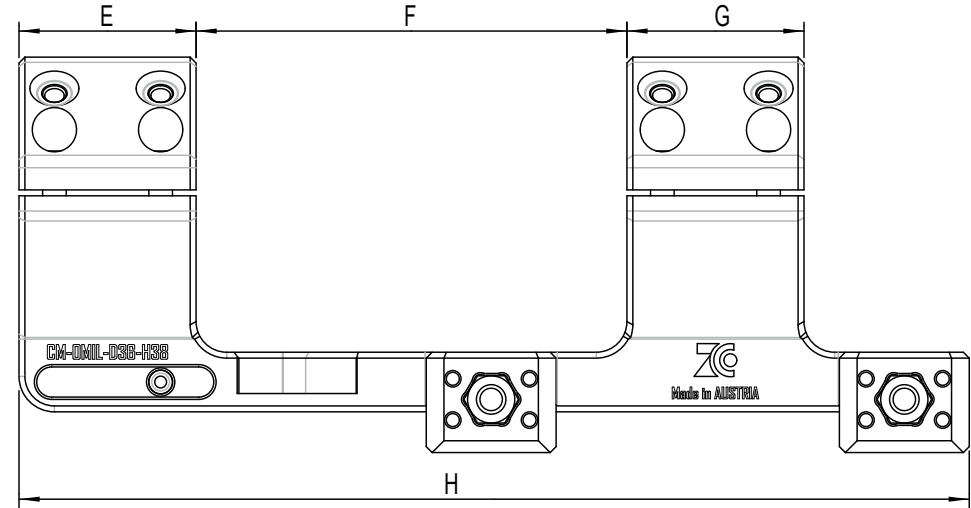

supporting your precision

ZCO Cantilever-Mount

DATA SHEET

Dimension	A	B	C	D	E	F	G	H
[mm]	36	38	54	67	30	73	30	161

Order No.	Pre-Tilt
400-0519-CM-OMIL-D36-H38	OMIL (OMOA)
400-0520-CM-6MIL-D36-H38	6MIL (20.6MOA)
400-0521-CM-OMIL-D36-H38	OMIL(OMOA)FDE
400-0522-CM-6MIL-D36-H38	6MIL (20.6MOA)FDE

Technical Details	
Weight Mount Only:	320g (11.29 oz.)
Weight with Features:	330g (11.64 oz.)
Rifle Interface:	Picatinny Rail
Material:	EN AW-7075
Built-In Features:	Foldable Bubble Level

www.zcompoptic.com