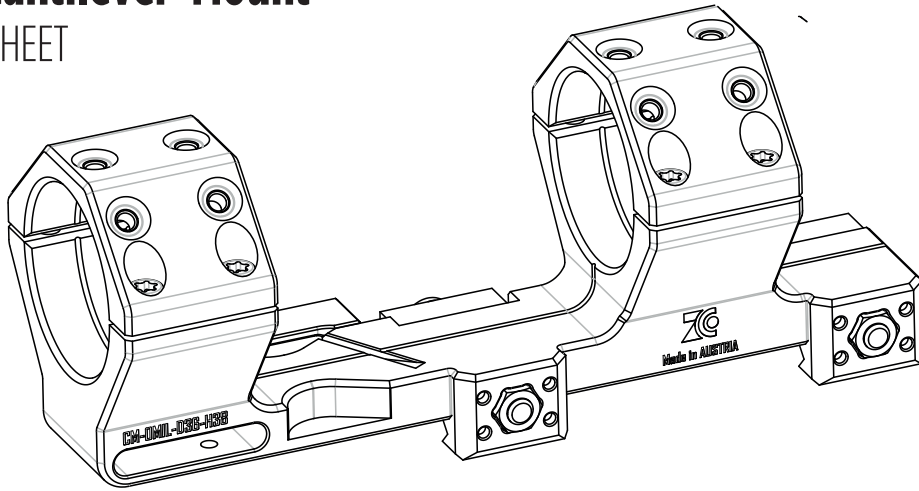

supporting your precision

ZCO Cantilever-Mount

DATA SHEET

Dimension	A	B	C	D	E	F	G	H
[mm]	36	38	54	67	30	73	30	161

Order No.	Pre-Tilt
400-0519-CM-OMIL-D36-H38	OMIL (OMOA)
400-0520-CM-6MIL-D36-H38	6MIL (20.6MOA)
400-0521-CM-OMIL-D36-H38	OMIL(OMOA)FDE
400-0522-CM-6MIL-D36-H38	6MIL (20.6MOA)FDE

Technical Details	
Weight Mount Only:	320g (11.29 oz.)
Weight with Features:	330g (11.64 oz.)
Rifle Interface:	Picatinny Rail
Material:	EN AW-7075
Built-In Features:	Foldable Bubble Level

www.zcompoptic.com